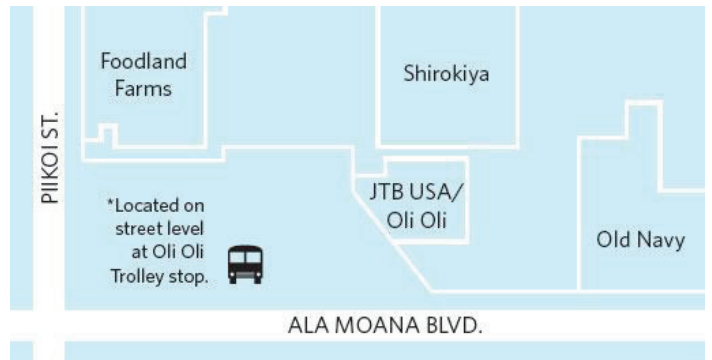

Shuttle Schedule

Drop Off & Pickup Locations

Depart Resort	Kahala Mall Onward	Ala Moana Shopping Center	Luxury Row Waikiki	Royal Hawaiian Shopping Center Waikiki	International Market Place Waikiki	Kahala Mall Return	Arrive Resort
12:05 PM	--	--	12:30 PM	12:40 PM	12:50 PM	--	1:10 PM
2:00 PM	2:05 PM	2:30 PM	--	--	--	3:00 PM	3:05 PM
3:10 PM	--	--	3:35 PM	3:45 PM	3:55 PM	--	4:15 PM
4:20 PM	4:25 PM	4:50 PM	--	--	--	5:20 PM	5:25 PM
5:30 PM	--	--	5:55 PM	6:05 PM	6:15 PM	--	6:35 PM
6:40 PM	6:45 PM	7:10 PM	--	--	--	7:40 PM	7:45 PM
7:50 PM	--	--	8:15 PM	8:25 PM	8:35 PM	--	8:55 PM
9:00 PM	--	9:30 PM	9:55 PM	10:05 PM	10:15 PM	10:30 PM	10:35 PM

Shuttle Stop Map

KAHALA MALL

ALA MOANA SHOPPING CENTER

LUXURY ROW WAIKIKI

ROYAL HAWAIIAN SHOPPING CENTER

INTERNATIONAL MARKET PLACE