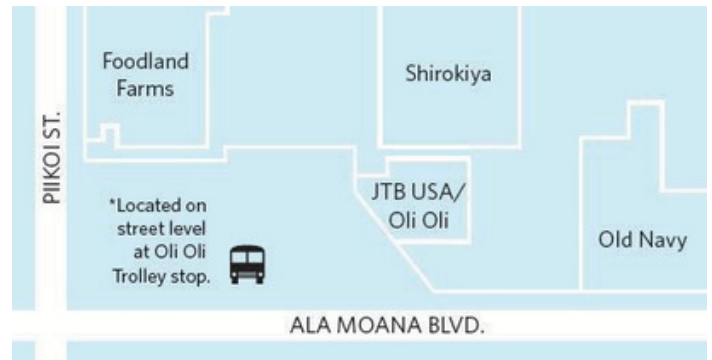

Shuttle Schedule

Drop Off & Pickup Locations

Depart Resort	Kahala Mall Onward	Ala Moana Shopping Center	Luxury Row Waikiki	Royal Hawaiian Shopping Center Waikiki	International Market Place Waikiki	Kahala Mall Return	Arrive Resort
10:30 AM	10:35 AM	11:00 AM				11:30 AM	11:35 AM
11:40 AM			12:05 PM	12:15 PM	12:25 PM		12:45 PM
1:35 PM	1:40 PM	2:05 PM				2:35 PM	2:40 PM
2:45 PM			3:10 PM	3:20 PM	3:30 PM		3:50 PM
3:55 PM	4:00 PM	4:25 PM				4:55 PM	5:00 PM
5:05 PM			5:30 PM	5:40 PM	5:50 PM		6:10 PM
6:15 PM	6:20 PM	6:45 PM				7:15 PM	7:20 PM
7:25 PM	7:30 PM	8:00 PM	8:25 PM	8:35 PM	8:45 PM	9:00 PM	9:05 PM

Shuttle Stop Map

KAHALA MALL

ALA MOANA SHOPPING CENTER

LUXURY ROW WAIKIKI

ROYAL HAWAIIAN SHOPPING CENTER

INTERNATIONAL MARKET PLACE