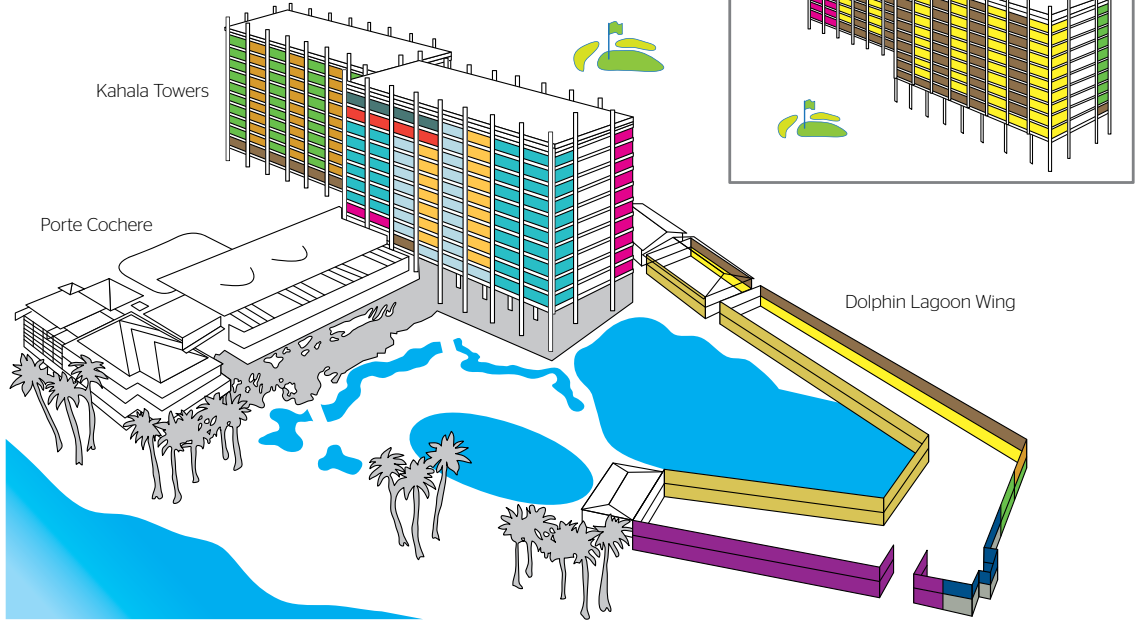

THE KAHALA

HOTEL & RESORT

2019 Published Rates

2019 Published Rates

Effective January 3, 2019 to January 2, 2020

ROOMS

	ONE BEDROOM
 Scenic	\$450 - \$765
 Scenic Lanai	\$480 - \$795
 Dolphin Lanai	\$550 - \$865
 Ocean View	\$625 - \$965
 Ocean View Lanai	\$750 - \$1,115
 Ocean Front	\$850 - \$1,240
 Ocean Front Lanai	\$975 - \$1,365
 Beach Front Lanai	\$1,150 - \$1,540

SUITES

	ONE BEDROOM	TWO BEDROOM
 Scenic Ocean View Suite	\$1,575 - \$2,140	\$2,425 - \$3,380
 Ocean Front Suite	\$1,975 - \$2,790	\$4,155
 Tower Suite	\$3,500	

SIGNATURE SUITES

	ONE BEDROOM	TWO BEDROOM
 Kahala Kai Suite	\$4,000	\$5,150 - \$5,540
 Kahala Beach Suite	\$5,000	\$6,150 - \$6,540
 Presidential Suite		\$7,000
 Imperial Suite	\$7,000	\$7,975 - \$8,365