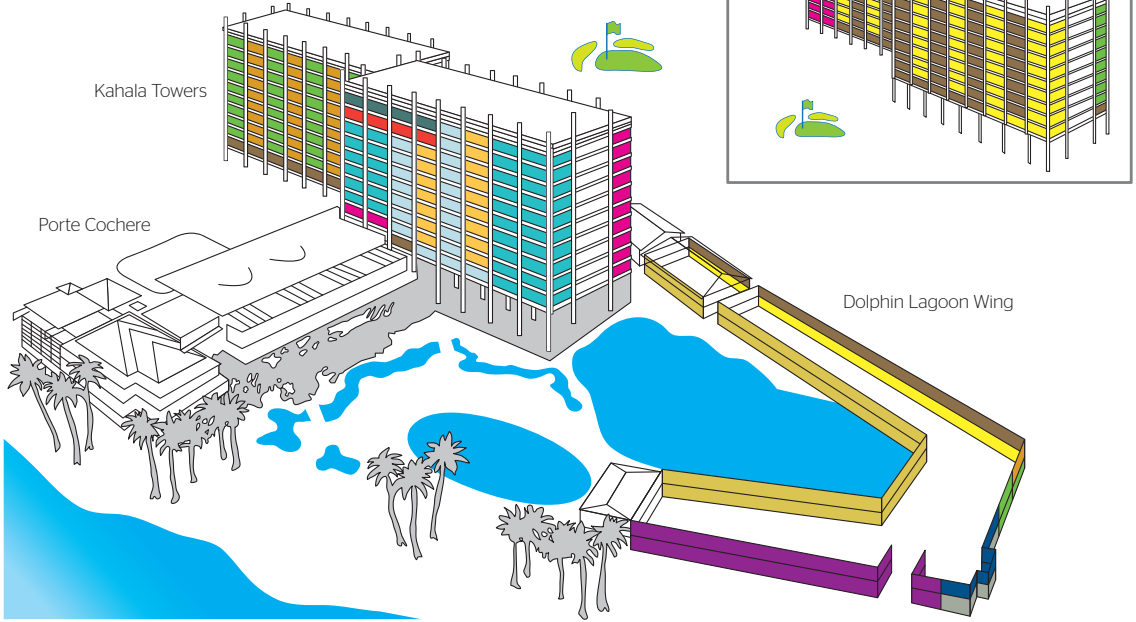

2017 Published Rates

Effective January 3, 2017 to January 2, 2018

ROOMS

	Scenic	\$420 - \$695
	Scenic Lanai	\$470 - \$745
	Dolphin Lanai	\$520 - \$795
	Ocean View	\$620 - \$945
	Ocean View Lanai	\$720 - \$1,045
	Ocean Front	\$770 - \$1,095
	Ocean Front Lanai	\$870 - \$1,195
	Beach Front Lanai	\$1,020 - \$1,345

SUITES

	Scenic Ocean View Suite	\$1,120 - \$1,645	\$1,890 - \$2,740
	Ocean Front Suite	\$1,520 - \$2,295	\$2,290 - \$3,390
	Tower Suite	\$1,720 - \$3,000	

SIGNATURE SUITES

	ONE BEDROOM	TWO BEDROOM	
	Kahala Kai Suite	\$3,000 - \$4,000	\$4,020 - \$5,345
	Kahala Beach Suite	\$4,000 - \$5,000	\$5,020 - \$6,345
	Presidential Suite		\$3,440 - \$6,000
	Imperial Suite	\$8,000 - \$10,000	\$8,870 - \$11,195