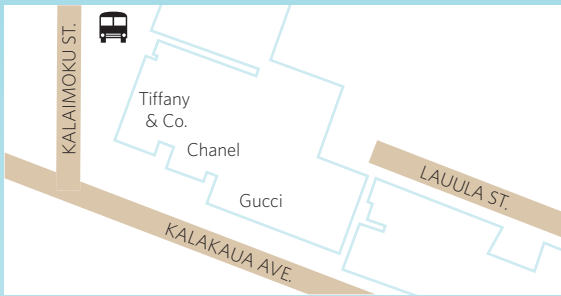

Luxury Row Waikiki