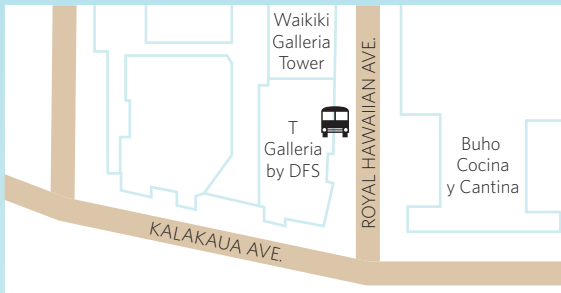

# Shuttle Stop Map

## Ala Moana Shopping Center

## Shuttle Schedule

5000 KAHALA AVENUE  
HONOLULU, HAWAII 96816

[KahalaResort.com](http://KahalaResort.com)

# Drop Off and Pick Up Locations

Depart Resort	Kahala Mall	Ala Moana	Luxury Row	T Galleria	Arrive Resort
9:30 am		9:50 am	10:00 am	10:05 am	10:20 am
10:25 am	10:30 am				10:40 am
10:45 am		11:05 am	11:15 am	11:20 am	11:35 am
11:45 am		12:05 pm	12:15 pm	12:20pm	12:35 pm
12:45 pm	12:50 pm				1:00 pm
1:05 pm		1:25 pm	1:35 pm	1:40 pm	2:00 pm
2:40 pm		3:00 pm	3:10 pm	3:15 pm	3:35 pm
3:45 pm	3:50 pm				4:00 pm
4:05 pm		4:25 pm	4:35 pm	4:40 pm	5:00 pm
5:10 pm		5:35 pm	5:45 pm	5:50 pm	6:10 pm
6:20 pm	6:25 pm				6:35 pm
6:40 pm		7:00 pm	7:10 pm	7:15 pm	7:35 pm
7:45 pm		8:05 pm	8:15 pm	8:20 pm	8:40 pm
8:50 pm	8:55 pm				9:05 pm
9:10 pm		9:30 pm	9:40 pm	9:45 pm	10:00 pm