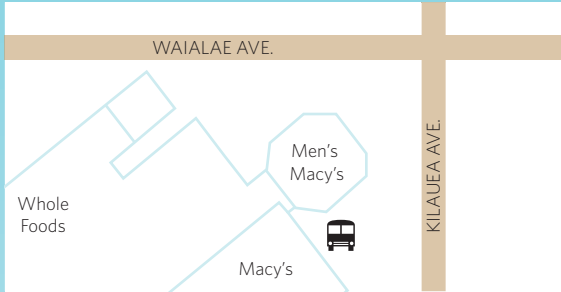

# Shuttle Stop Map

## Luxury Row Waikiki

## Ala Moana Shopping Center

# Drop Off and Pick Up Locations

Depart Resort	Kahala Mall	Ala Moana	Luxury Row	T Galleria	Arrive Resort
9:30 am		9:50 am	10:00 am	10:05 am	10:20 am
10:25 am	10:30 am				10:40 am
10:45 am		11:05 am	11:15 am	11:20 am	11:35 am
11:45 am		12:05 pm	12:15 pm	12:20pm	12:35 pm
12:45 pm	12:50 pm				1:00 pm
1:05 pm		1:25 pm	1:35 pm	1:40 pm	2:00 pm
2:40 pm		3:00 pm	3:10 pm	3:15 pm	3:35 pm
3:45 pm	3:50 pm				4:00 pm
4:05 pm		4:25 pm	4:35 pm	4:40 pm	5:00 pm
5:10 pm		5:35 pm	5:45 pm	5:50 pm	6:10 pm
6:20 pm	6:25 pm				6:35 pm
6:40 pm		7:00 pm	7:10 pm	7:15 pm	7:35 pm
7:45 pm		8:05 pm	8:15 pm	8:20 pm	8:40 pm
8:50 pm	8:55 pm				9:05 pm
9:10 pm		9:30 pm	9:40 pm	9:45 pm	10:00 pm