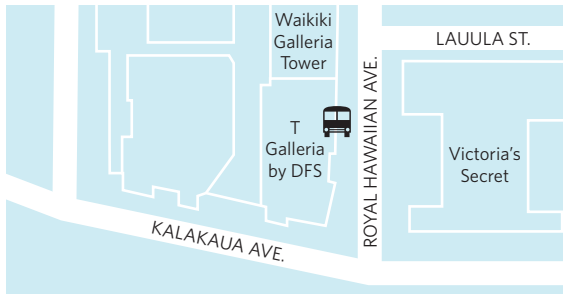

## SHUTTLE STOP MAP

### KAHALA MALL

### ALA MOANA SHOPPING CENTER

# SHUTTLE SCHEDULE

THE KAHALA

HOTEL & RESORT

Honolulu, Hawaii

5000 KAHALA AVENUE  
HONOLULU, HAWAII 96816

KAHALARESORT.COM