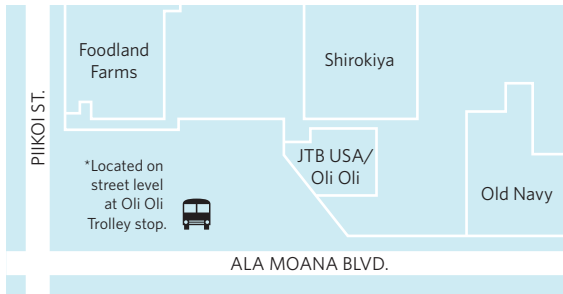

## SHUTTLE STOP MAP

### ALA MOANA SHOPPING CENTER

# SHUTTLE SCHEDULE

THE KAHALA

HOTEL & RESORT

Honolulu, Hawaii

5000 KAHALA AVENUE  
HONOLULU, HAWAII 96816

KAHALARESORT.COM

# DROP OFF & PICK UP LOCATIONS