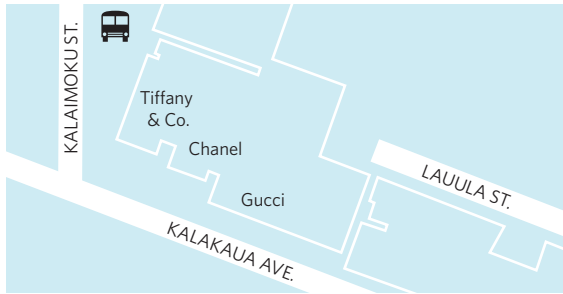

LUXURY ROW WAIKIKI