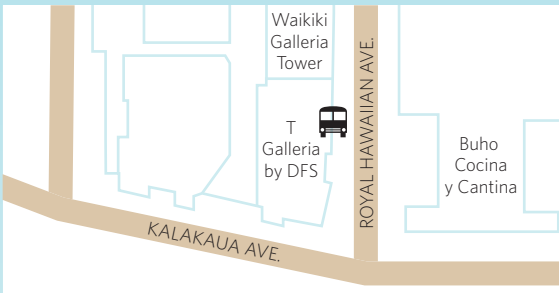

Shuttle Stop Map

Kahala Mall

Luxury Row Waikiki

T Galleria Waikiki

Ala Moana Shopping Center

Shuttle Schedule

5000 KAHALA AVENUE
HONOLULU, HAWAII 96816

KahalaResort.com

Drop Off and Pick Up Locations

Depart Resort	Kahala Mall	Ala Moana	Luxury Row	T Galleria	Arrive Resort
9:30 am		9:50 am	10:00 am	10:05 am	10:20 am
10:25 am	10:30 am				10:40 am
10:45 am		11:05 am	11:15 am	11:20 am	11:35 am
11:45 am		12:05 pm	12:15 pm	12:20pm	12:35 pm
12:45 pm	12:50 pm				1:00 pm
1:05 pm		1:25 pm	1:35 pm	1:40 pm	2:00 pm
2:40 pm		3:00 pm	3:10 pm	3:15 pm	3:35 pm
3:45 pm	3:50 pm				4:00 pm
4:05 pm		4:25 pm	4:35 pm	4:40 pm	5:00 pm
5:10 pm		5:35 pm	5:45 pm	5:50 pm	6:10 pm
6:20 pm	6:25 pm				6:35 pm
6:40 pm		7:00 pm	7:10 pm	7:15 pm	7:35 pm
7:45 pm		8:05 pm	8:15 pm	8:20 pm	8:40 pm
8:50 pm	8:55 pm				9:05 pm
9:10 pm		9:30 pm	9:40 pm	9:45 pm	10:00 pm