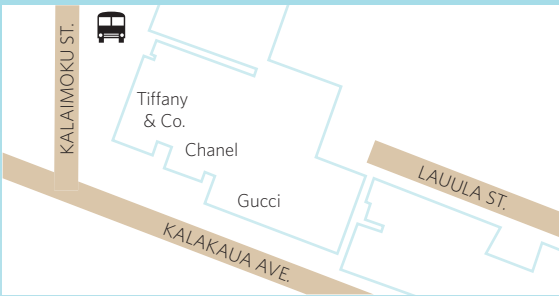

Shuttle Stop Map

Kahala Mall

Luxury Row Waikiki

T Galleria Waikiki

Ala Moana Shopping Center

Shuttle Schedule

5000 KAHALA AVENUE
HONOLULU, HAWAII 96816

KahalaResort.com

Drop Off and Pick Up Locations

Depart Resort	Kahala Mall	Ala Moana	Luxury Row	T Galleria	Arrive Resort
9:30 am		9:50 am	10:00 am	10:05 am	10:20 am
10:25 am	10:30 am				10:40 am
10:45 am		11:05 am	11:15 am	11:20 am	11:35 am
11:45 am		12:05 pm	12:15 pm	12:20pm	12:35 pm
12:45 pm	12:50 pm				1:00 pm
1:05 pm		1:25 pm	1:35 pm	1:40 pm	2:00 pm
2:40 pm		3:00 pm	3:10 pm	3:15 pm	3:35 pm
3:45 pm	3:50 pm				4:00 pm
4:05 pm		4:25 pm	4:35 pm	4:40 pm	5:00 pm
5:10 pm		5:35 pm	5:45 pm	5:50 pm	6:10 pm
6:20 pm	6:25 pm				6:35 pm
6:40 pm		7:00 pm	7:10 pm	7:15 pm	7:35 pm
7:45 pm		8:05 pm	8:15 pm	8:20 pm	8:40 pm
8:50 pm	8:55 pm				9:05 pm
9:10 pm		9:30 pm	9:40 pm	9:45 pm	10:00 pm