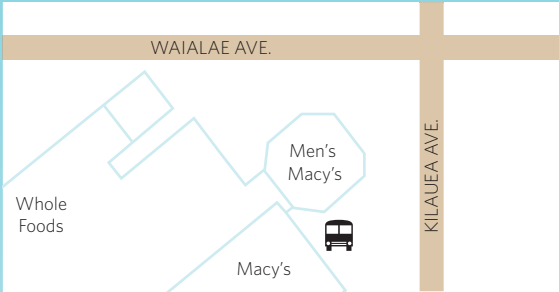

Shuttle Stop Map

Kahala Mall

Luxury Row Waikiki

T Galleria Waikiki

Ala Moana Shopping Center

Shuttle Schedule

5000 KAHALA AVENUE
HONOLULU, HAWAII 96816

KahalaResort.com

Drop Off and Pick Up Locations

Depart Resort	Kahala Mall	Ala Moana	Luxury Row	T Galleria	Arrive Resort
9:30 am		9:50 am	10:00 am	10:05 am	10:20 am
10:25 am	10:30 am				10:40 am
10:45 am		11:05 am	11:15 am	11:20 am	11:35 am
11:45 am		12:05 pm	12:15 pm	12:20pm	12:35 pm
12:45 pm	12:50 pm				1:00 pm
1:05 pm		1:25 pm	1:35 pm	1:40 pm	2:00 pm
2:40 pm		3:00 pm	3:10 pm	3:15 pm	3:35 pm
3:45 pm	3:50 pm				4:00 pm
4:05 pm		4:25 pm	4:35 pm	4:40 pm	5:00 pm
5:10 pm		5:35 pm	5:45 pm	5:50 pm	6:10 pm
6:20 pm	6:25 pm				6:35 pm
6:40 pm		7:00 pm	7:10 pm	7:15 pm	7:35 pm
7:45 pm		8:05 pm	8:15 pm	8:20 pm	8:40 pm
8:50 pm	8:55 pm				9:05 pm
9:10 pm		9:30 pm	9:40 pm	9:45 pm	10:00 pm