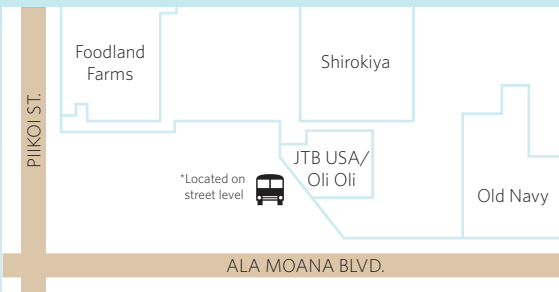

Shuttle Stop Map

Kahala Mall

Luxury Row Waikiki

T Galleria Waikiki

Ala Moana Shopping Center

Shuttle Schedule

5000 KAHALA AVENUE
HONOLULU, HAWAII 96816

KahalaResort.com

Drop Off and Pick Up Locations

Depart Resort	Kahala Mall	Ala Moana	Luxury Row	T Galleria	Arrive Resort
9:30 am		9:50 am	10:00 am	10:05 am	10:20 am
10:25 am	10:30 am				10:40 am
10:45 am		11:05 am	11:15 am	11:20 am	11:35 am
11:45 am		12:05 pm	12:15 pm	12:20pm	12:35 pm
12:45 pm	12:50 pm				1:00 pm
1:05 pm		1:25 pm	1:35 pm	1:40 pm	2:00 pm
2:40 pm		3:00 pm	3:10 pm	3:15 pm	3:35 pm
3:45 pm	3:50 pm				4:00 pm
4:05 pm		4:25 pm	4:35 pm	4:40 pm	5:00 pm
5:10 pm		5:35 pm	5:45 pm	5:50 pm	6:10 pm
6:20 pm	6:25 pm				6:35 pm
6:40 pm		7:00 pm	7:10 pm	7:15 pm	7:35 pm
7:45 pm		8:05 pm	8:15 pm	8:20 pm	8:40 pm
8:50 pm	8:55 pm				9:05 pm
9:10 pm		9:30 pm	9:40 pm	9:45 pm	10:00 pm