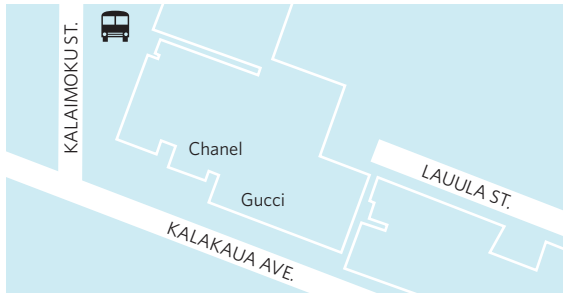

SHUTTLE STOP MAP

KAHALA MALL

ALA MOANA SHOPPING CENTER

LUXURY ROW WAIKIKI

INTERNATIONAL MARKET PLACE

SHUTTLE SCHEDULE

THE KAHALA

HOTEL & RESORT

Honolulu, Hawaii

5000 KAHALA AVENUE
HONOLULU, HAWAII 96816

KAHALARESORT.COM

DROP OFF & PICK UP LOCATIONS

SHUTTLE STOP MAP

Depart Resort	Kahala Mall	Iolani Palace (Mon, Wed, Fri)	Bishop Museum (Sun, Tues, Thu, Sat)	Ala Moana	Luxury Row	International Market Place	Arrive Resort
9:30 am				9:50 am	10:00 am	10:05 am	10:20 am
10:25 am	10:30 am (Drop off only)	10:45 am	10:50 am	11:05 am	11:15 am	11:20 am	11:35 am
11:45 am				12:05 pm	12:15 pm	12:20pm	12:35 pm
12:45 pm	12:50 pm						1:00 pm
1:05 pm				1:25 pm	1:35 pm	1:40 pm	2:00 pm
2:40 pm	2:45 pm (Drop off only)	3:15 pm	3:20 pm				3:35 pm
3:45 pm	3:50 pm						4:00 pm
4:05 pm				4:25 pm			5:00 pm
5:15 pm						5:40 pm	6:00 pm
6:20 pm	6:25 pm						6:35 pm
6:40 pm				7:00 pm	7:10 pm	7:15 pm	7:35 pm
7:45 pm				8:05 pm	8:15 pm	8:20 pm	8:40 pm
8:50 pm	8:55 pm						9:05 pm
9:10 pm				9:30 pm	9:40 pm	9:45 pm	10:00 pm

Guests are responsible for their transportation if they are not at the designated location at the scheduled time.

The Kahala Shuttle is for hotel guests only.