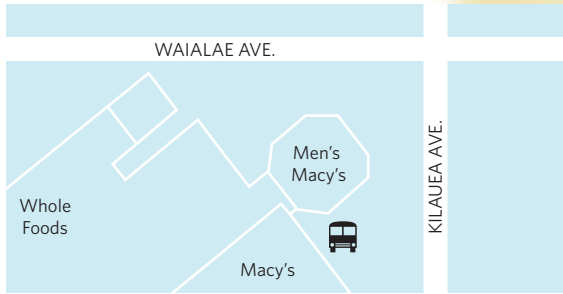

SHUTTLE STOP MAP

KAHALA MALL

ALA MOANA SHOPPING CENTER

LUXURY ROW WAIKIKI

INTERNATIONAL MARKET PLACE

SHUTTLE SCHEDULE

THE KAHALA

HOTEL & RESORT

Honolulu, Hawaii

5000 KAHALA AVENUE
HONOLULU, HAWAII 96816

KAHALARESORT.COM

DROP OFF & PICK UP LOCATIONS

SHUTTLE STOP MAP

Depart Resort	Kahala Mall	Iolani Palace (Mon, Wed, Fri)	Bishop Museum (Sun, Tues, Thu, Sat)	Ala Moana	Luxury Row	International Market Place	Arrive Resort
9:30 am				9:50 am	10:00 am	10:05 am	10:20 am
10:25 am	10:30 am (Drop off only)	10:45 am	10:50 am	11:05 am	11:15 am	11:20 am	11:35 am
11:45 am				12:05 pm	12:15 pm	12:20pm	12:35 pm
12:45 pm	12:50 pm						1:00 pm
1:05 pm				1:25 pm	1:35 pm	1:40 pm	2:00 pm
2:40 pm	2:45 pm (Drop off only)	3:15 pm	3:20 pm				3:35 pm
3:45 pm	3:50 pm						4:00 pm
4:05 pm				4:25 pm			5:00 pm
5:15 pm						5:40 pm	6:00 pm
6:20 pm	6:25 pm						6:35 pm
6:40 pm				7:00 pm	7:10 pm	7:15 pm	7:35 pm
7:45 pm				8:05 pm	8:15 pm	8:20 pm	8:40 pm
8:50 pm	8:55 pm						9:05 pm
9:10 pm				9:30 pm	9:40 pm	9:45 pm	10:00 pm

Guests are responsible for their transportation if they are not at the designated location at the scheduled time.

The Kahala Shuttle is for hotel guests only.