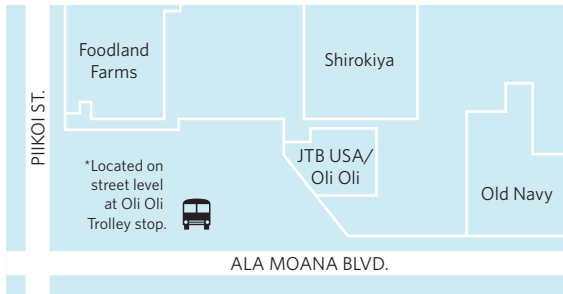

SHUTTLE STOP MAP

KAHALA MALL

ALA MOANA SHOPPING CENTER

LUXURY ROW WAIKIKI

INTERNATIONAL MARKET PLACE

SHUTTLE SCHEDULE

THE KAHALA

HOTEL & RESORT

Honolulu, Hawaii

5000 KAHALA AVENUE
HONOLULU, HAWAII 96816

KAHALARESORT.COM

DROP OFF & PICK UP LOCATIONS

SHUTTLE STOP MAP

Depart Resort	Kahala Mall	Iolani Palace (Mon, Wed, Fri)	Bishop Museum (Sun, Tues, Thu, Sat)	Ala Moana	Luxury Row	International Market Place	Arrive Resort
9:30 am				9:50 am	10:00 am	10:05 am	10:20 am
10:25 am	10:30 am (Drop off only)	10:45 am	10:50 am	11:05 am	11:15 am	11:20 am	11:35 am
11:45 am				12:05 pm	12:15 pm	12:20pm	12:35 pm
12:45 pm	12:50 pm						1:00 pm
1:05 pm				1:25 pm	1:35 pm	1:40 pm	2:00 pm
2:40 pm	2:45 pm (Drop off only)	3:15 pm	3:20 pm				3:35 pm
3:45 pm	3:50 pm						4:00 pm
4:05 pm				4:25 pm			5:00 pm
5:15 pm						5:40 pm	6:00 pm
6:20 pm	6:25 pm						6:35 pm
6:40 pm				7:00 pm	7:10 pm	7:15 pm	7:35 pm
7:45 pm				8:05 pm	8:15 pm	8:20 pm	8:40 pm
8:50 pm	8:55 pm						9:05 pm
9:10 pm				9:30 pm	9:40 pm	9:45 pm	10:00 pm