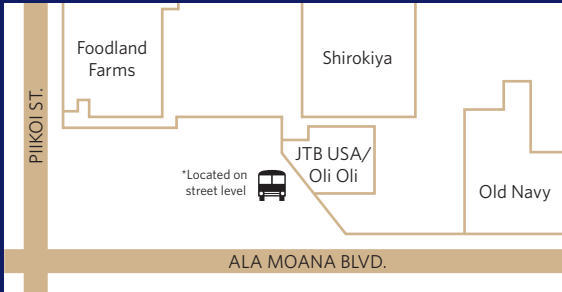

SHUTTLE STOP MAP

Kabala Mall

Ala Moana Shopping Center

Luxury Row Waikiki

T Galleria Waikiki

Shuttle Schedule

5000 KAHALA AVENUE
HONOLULU, HAWAII 96816

KAHALARESORT.COM

DROP OFF *and* PICK UP LOCATIONS

Depart Resort	Kahala Mall	Bishop Museum	Ala Moana	Luxury Row	T Galleria	Arrive Resort
9:30 am			9:50 am	10:00 am	10:05 am	10:20 am
10:20 am	10:25 am	10:40 am	11:05 am	11:15 am	11:20 am	11:35 am
11:45 am			12:05 pm	12:15 pm	12:20pm	12:35 pm
12:45 pm	12:50 pm					1:00 pm
1:05 pm			1:25 pm	1:35 pm	1:40 pm	2:00 pm
2:40 pm		3:15 pm				3:35 pm
3:45 pm	3:50 pm					4:00 pm
4:05 pm			4:25 pm		4:40 pm	5:00 pm
5:10 pm			5:35 pm		5:50 pm	6:10 pm
6:20 pm	6:25 pm					6:35 pm
6:40 pm			7:00 pm	7:10 pm	7:15 pm	7:35 pm
7:45 pm			8:05 pm	8:15 pm	8:20 pm	8:40 pm
8:50 pm	8:55 pm					9:05 pm
9:10 pm			9:30 pm	9:40 pm	9:45 pm	10:00 pm