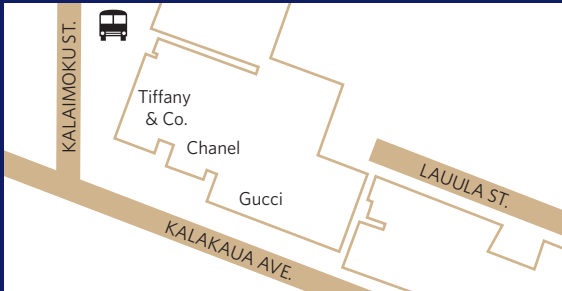

SHUTTLE STOP MAP

Kabala Mall

Ala Moana Shopping Center

Luxury Row Waikiki

T Galleria Waikiki

Shuttle Schedule

5000 KAHALA AVENUE
HONOLULU, HAWAII 96816

KAHALARESORT.COM

DROP OFF *and* PICK UP LOCATIONS

Depart Resort	Kahala Mall	Bishop Museum	Ala Moana	Luxury Row	T Galleria	Arrive Resort
9:30 am			9:50 am	10:00 am	10:05 am	10:20 am
10:20 am	10:25 am	10:40 am	11:05 am	11:15 am	11:20 am	11:35 am
11:45 am			12:05 pm	12:15 pm	12:20pm	12:35 pm
12:45 pm	12:50 pm					1:00 pm
1:05 pm			1:25 pm	1:35 pm	1:40 pm	2:00 pm
2:40 pm		3:15 pm				3:35 pm
3:45 pm	3:50 pm					4:00 pm
4:05 pm			4:25 pm		4:40 pm	5:00 pm
5:10 pm			5:35 pm		5:50 pm	6:10 pm
6:20 pm	6:25 pm					6:35 pm
6:40 pm			7:00 pm	7:10 pm	7:15 pm	7:35 pm
7:45 pm			8:05 pm	8:15 pm	8:20 pm	8:40 pm
8:50 pm	8:55 pm					9:05 pm
9:10 pm			9:30 pm	9:40 pm	9:45 pm	10:00 pm