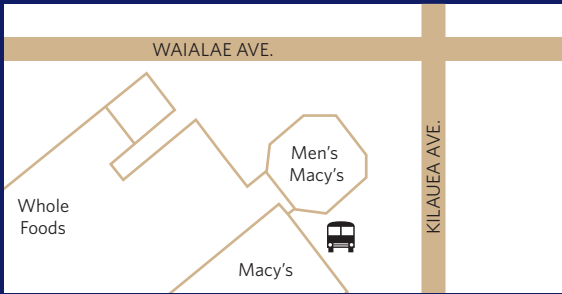

SHUTTLE STOP MAP

Kabala Mall

Ala Moana Shopping Center

Luxury Row Waikiki

T Galleria Waikiki

Shuttle Schedule

5000 KAHALA AVENUE
HONOLULU, HAWAII 96816

KAHALARESORT.COM

DROP OFF *and* PICK UP LOCATIONS

Depart Resort	Kahala Mall	Bishop Museum	Ala Moana	Luxury Row	T Galleria	Arrive Resort
9:30 am			9:50 am	10:00 am	10:05 am	10:20 am
10:20 am	10:25 am	10:40 am	11:05 am	11:15 am	11:20 am	11:35 am
11:45 am			12:05 pm	12:15 pm	12:20pm	12:35 pm
12:45 pm	12:50 pm					1:00 pm
1:05 pm			1:25 pm	1:35 pm	1:40 pm	2:00 pm
2:40 pm		3:15 pm				3:35 pm
3:45 pm	3:50 pm					4:00 pm
4:05 pm			4:25 pm		4:40 pm	5:00 pm
5:10 pm			5:35 pm		5:50 pm	6:10 pm
6:20 pm	6:25 pm					6:35 pm
6:40 pm			7:00 pm	7:10 pm	7:15 pm	7:35 pm
7:45 pm			8:05 pm	8:15 pm	8:20 pm	8:40 pm
8:50 pm	8:55 pm					9:05 pm
9:10 pm			9:30 pm	9:40 pm	9:45 pm	10:00 pm