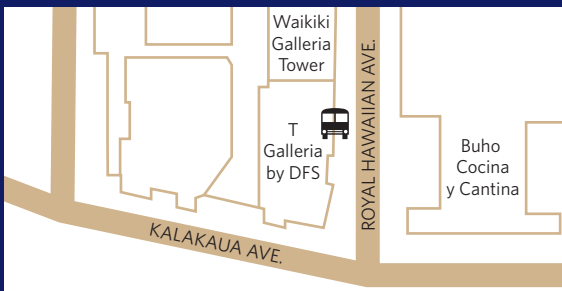

SHUTTLE STOP MAP

Kabala Mall

Ala Moana Shopping Center

Luxury Row Waikiki

T Galleria Waikiki

Shuttle Schedule

5000 KAHALA AVENUE
HONOLULU, HAWAII 96816

KAHALARESORT.COM

DROP OFF *and* PICK UP LOCATIONS

Depart Resort	Kahala Mall	Bishop Museum	Ala Moana	Luxury Row	T Galleria	Arrive Resort
9:30 am			9:50 am	10:00 am	10:05 am	10:20 am
10:20 am	10:25 am	10:40 am	11:05 am	11:15 am	11:20 am	11:35 am
11:45 am			12:05 pm	12:15 pm	12:20pm	12:35 pm
12:45 pm	12:50 pm					1:00 pm
1:05 pm			1:25 pm	1:35 pm	1:40 pm	2:00 pm
2:40 pm		3:15 pm				3:35 pm
3:45 pm	3:50 pm					4:00 pm
4:05 pm			4:25 pm		4:40 pm	5:00 pm
5:10 pm			5:35 pm		5:50 pm	6:10 pm
6:20 pm	6:25 pm					6:35 pm
6:40 pm			7:00 pm	7:10 pm	7:15 pm	7:35 pm
7:45 pm			8:05 pm	8:15 pm	8:20 pm	8:40 pm
8:50 pm	8:55 pm					9:05 pm
9:10 pm			9:30 pm	9:40 pm	9:45 pm	10:00 pm